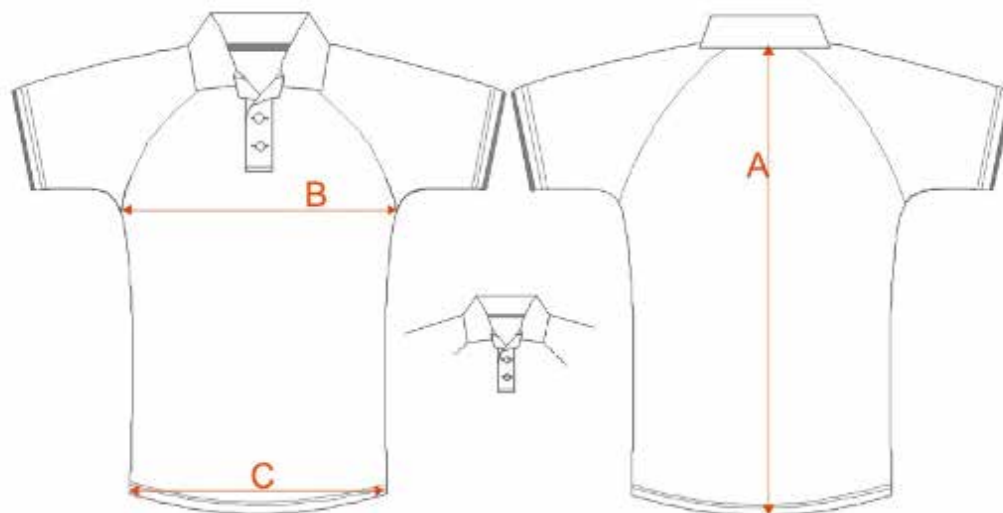

SIZE CHART

Men's Raglan Polo

**MORE THAN
JUST A UNIFORM**

REF	SIZES (cm)	2XS	XS	S	M	L	XL	2XL	3XL	4XL	5XL	6XL	7XL
A	Centre Back Length	67	69	71	73	75	77	79	81	83	85	87	89
B	Chest Width 1/2	50	52.5	55	57.5	60	62.5	65	67.5	70	72.5	75	77.5
C	Hem Width 1/2	48	50.5	53	55.5	58	60.5	63	65.5	68	70.5	73	75.5