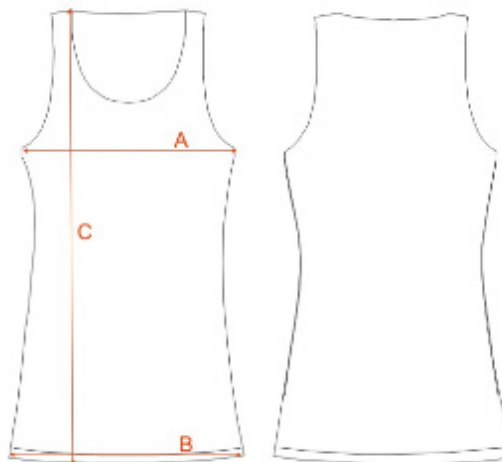

# SIZE CHART

## Ladies Netball Dress Modern

**MORE THAN  
JUST A UNIFORM**

REF	SIZES (cm)	L6	L8	L10	L12	L14	L16	L18	L20	L22	L24
<b>A</b>	Chest Width	39	41.5	44	46.5	49	51.5	54	56.5	59	61.5
<b>B</b>	Hem Width 1/2	51	53.5	56	58.5	61	63.5	66	68.5	71	73.5
<b>C</b>	Regular Length	82	83	84	85	86	87	88	89	90	91
<b>D</b>	Long Length	89.5	90.5	91.5	92.5	93.5	94.5	95.5	96.5	97.5	98.5