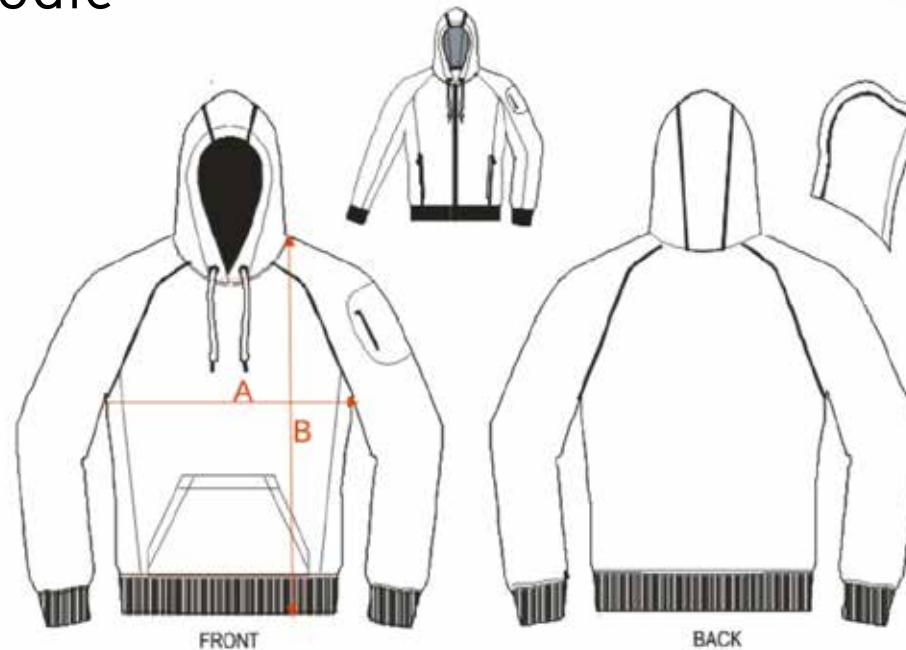

SIZE CHART

Junior Raglan Hoodie

**MORE THAN
JUST A UNIFORM**

| REF | SIZES (cm) | 4JNR | 6JNR | 8JNR | 10JNR | 12JNR | 14JNR | 16JNR |
|-----|-----------------------------------|------|------|------|-------|-------|-------|-------|
| A | Chest Width (2.5cm under armhole) | 36 | 39 | 42 | 45 | 48 | 51 | 54 |
| B | Front Length from HPS to hem | 46 | 50 | 54 | 58 | 62 | 66 | 68 |