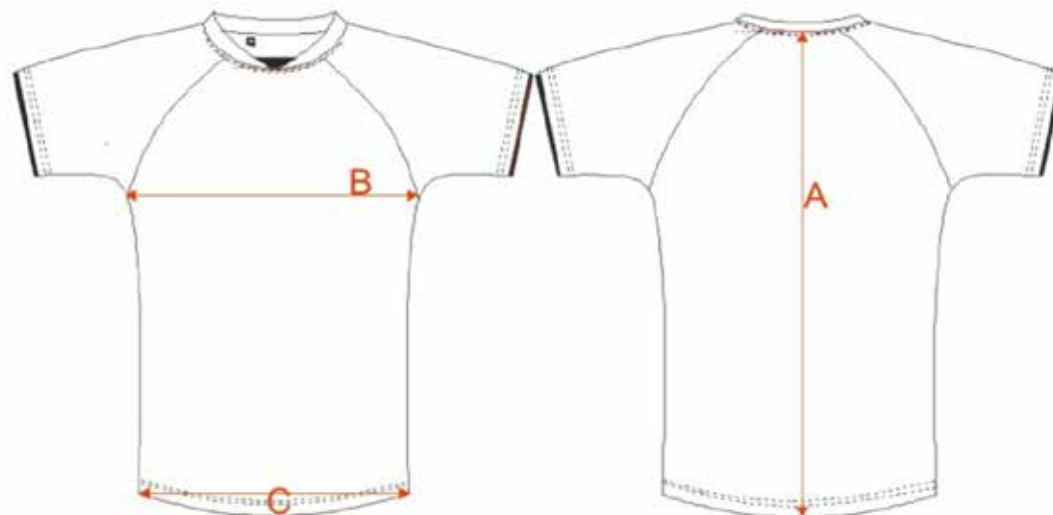

SIZE CHART

Men's Raglan Tshirt

**MORE THAN
JUST A UNIFORM**

REF	SIZES (cm)	2XS	XS	S	M	L	XL	2XL	3XL	4XL	5XL	6XL
A	Centre Back Length	66	68	70	72	74	76	78	80	82	84	86
B	Chest Width 1/2	48	50.5	53	55.5	58	60.5	63	65.5	68	70.5	73
C	Hem Width 1/2	46	48.5	51	53.5	56	58.5	61	63.5	66	68.5	71