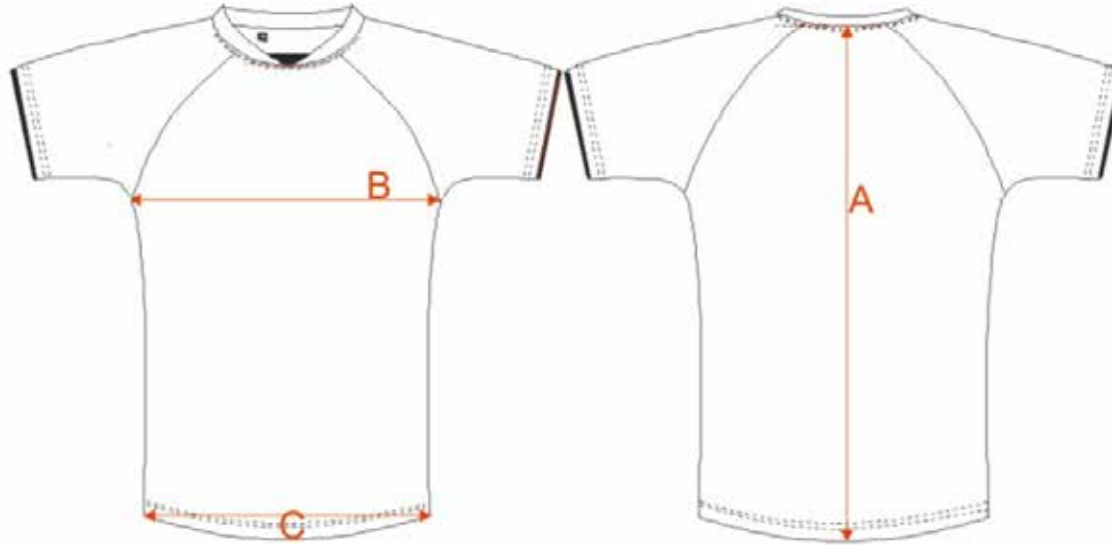

# SIZE CHART

## Ladies Raglan Tshirt

**MORE THAN  
JUST A UNIFORM**

REF	SIZES (cm)	L4	L6	L8	L10	L12	L14	L16	L18	L20	L22	L24
A	CB Length	62	63	64	65	67	69	71	72	73	74	75
B	Chest Width 1/2	40	42.5	45	47.5	50	52.5	55	57.5	60	62.5	65
C	Hem Width 1/2	43.5	46	48.5	51	53.5	56	58.5	61	63.5	66	68.5