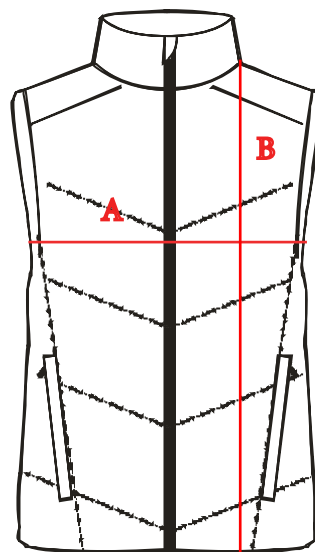

SIZE CHART

Mens Puffer Vest

**MORE THAN
JUST A UNIFORM**

REF	SIZES (cm)	XXS	XS	S	M	L	XL	2XL	3XL	4XL	5XL
A	1/2 Chest width	50	52.5	55	57.5	60	62.5	65	67.5	70	72.5
B	Front Length from HPS to Hem	69	70.5	72	73.5	75	76.5	78	79.5	81	82.5