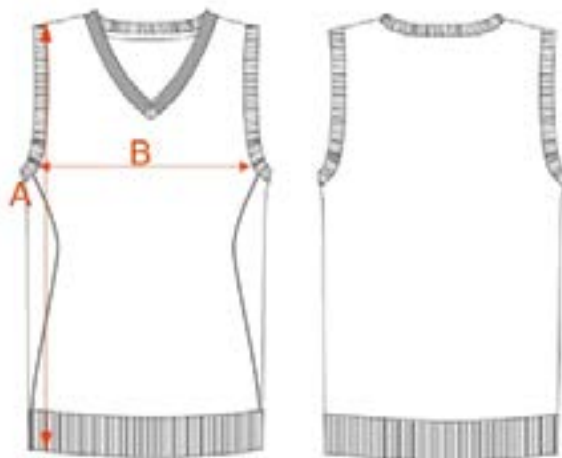

# SIZE CHART

## Mens Cricket Vest

**MORE THAN  
JUST A UNIFORM**

REF	SIZES (cm)	XS	S	M	L	XL	2XL	3XL	4XL	5XL	6XL
A	Length	67	69	71	73	75	77	79	81	83	85
B	Chest Width 1/2	55	57.5	60	62.5	65	67.5	70	72.5	75	77.5

**Please take all measurements when the garment is laid flat on the floor,  
not when garment is being worn.**