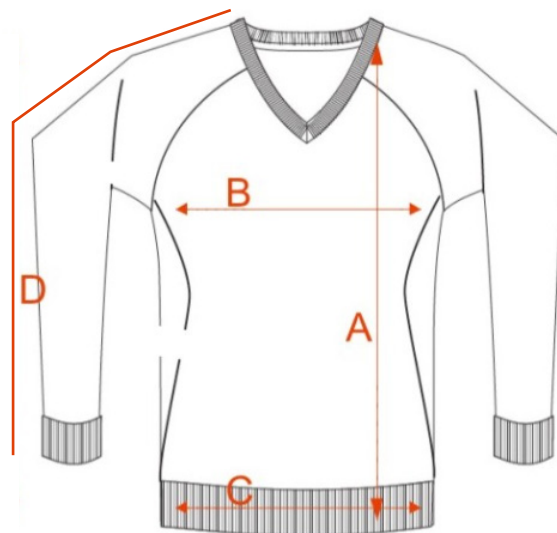

# SIZE CHART

## Mens Cricket Sweater

**MORE THAN  
JUST A UNIFORM**

REF	SIZES (cm)	XS	S	M	L	XL	2XL	3XL	4XL	5XL	6XL
A	Length	67	69	71	73	75	77	79	81	83	85
B	Chest Width 1/2	55	57.5	60	62.5	65	67.5	70	72.5	75	77.5
C	Hem Width 1/2	33	35.5	38	40.5	43	45.5	48	50.5	53	55.5
D	Sleeve length from HSP incl cuff	78	79.5	81	82.5	84	85.5	87	88.5	90	91.5