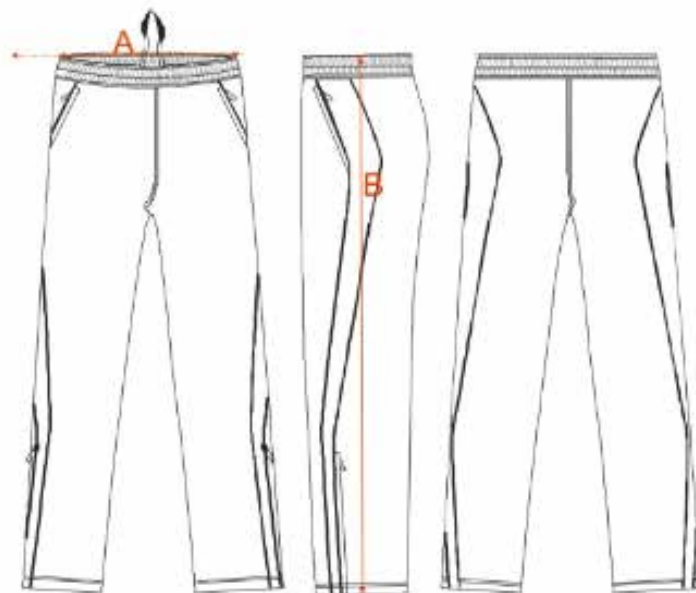

SIZE CHART

Men's Cricket Pants

**MORE THAN
JUST A UNIFORM**

REF	SIZES (cm)	XXS	XS	S	M	L	XL	2XL	3XL	4XL	5XL
		28	30	32	34	36	38	40	42	44	46
A	Waistband 1/2 (Relaxed)	32	33.5	35.5	37.5	39	41	43	45	47	49
B	Regular Length including waistband *please specify if shorter/longer length req*	99	102	103	106	109	110	112	113	114	116

**Please take all measurements when the garment is laid flat on the floor,
not when garment is being worn.**

visit us at www.cheetateamwear.com.au