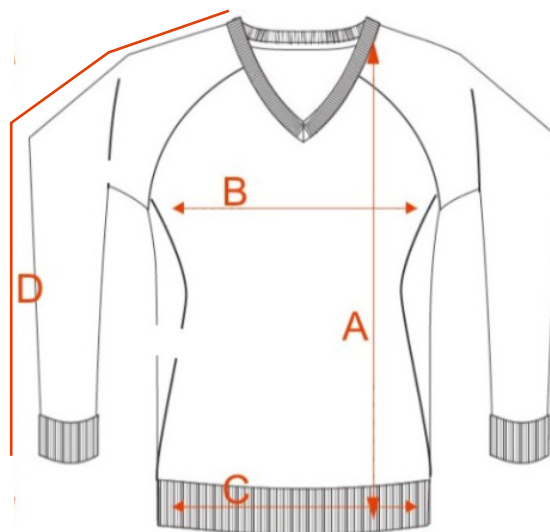

SIZE CHART

Junior Cricket Sweater

**MORE THAN
JUST A UNIFORM**

REF	SIZES (cm)	4JNR	6JNR	8JNR	10JNR	12JNR	14JNR	16JNR
A	Body length from HSP to hem	45	49	53	57	61	65	67
B	1/2 chest width	37	40	43	46	49	52	55
C	Hem width 1/2	21	23	25	27	29	31	33
D	Sleeve Length from HSP incl Cuff	51	55.5	60	64.5	69	73.5	76