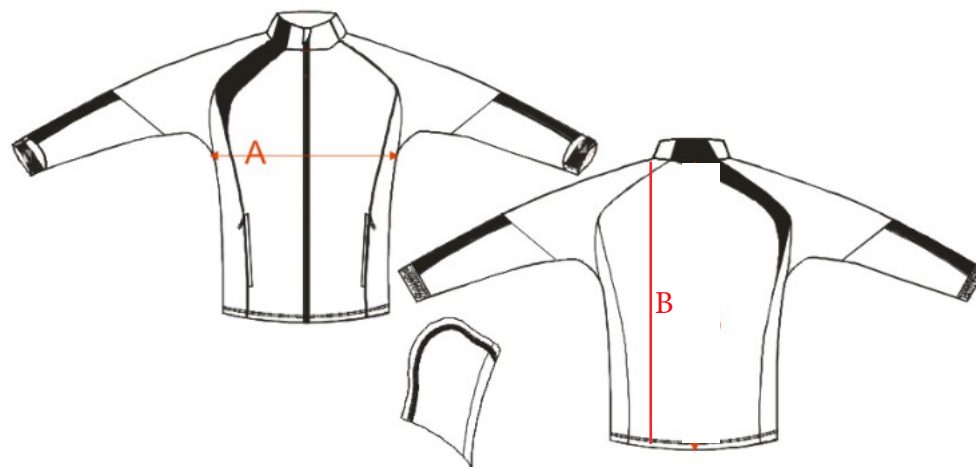

SIZE CHART

Junior Travel Jacket (fitted)

**MORE THAN
JUST A UNIFORM**

REF	SIZES (cm)	4JNR	6JNR	8JNR	10JNR	12JNR	14JNR	16JNR
A	1/2 chest width	36	39	42	45	48	51	54
B	Body length from HSP to hem	46	50	54	58	62	66	68