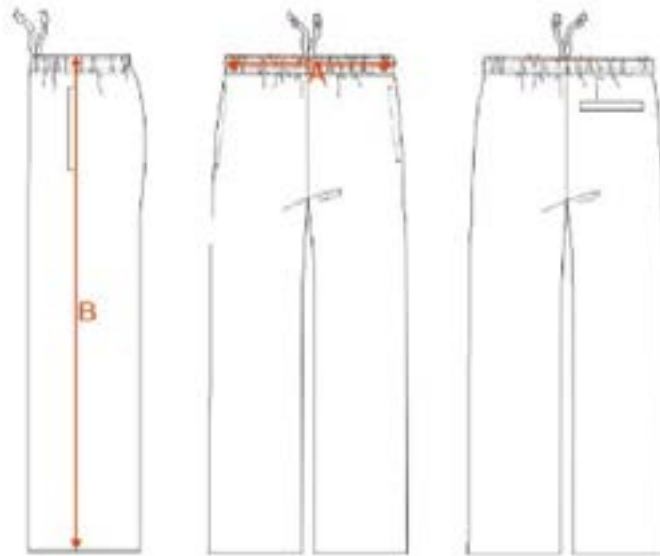

SIZE CHART

Women's Cricket Pants

**MORE THAN
JUST A UNIFORM**

REF	SIZES (cm)	L8	L10	L12	L14	L16	L18	L20	L22	L24	L26
A	Waistband 1/2 (Relaxed)	33	35.5	38	40.5	43	45.5	48	50.5	53	55.5
B	Regular Length including waistband	102	105	107	108	110	111	112	113	114	115
	if you require longer or shorter leg length please specify										

**Please take all measurements when the garment is laid flat on the floor,
not when garment is being worn.**

*Important- Size chart has
been adjusted from original*

visit us at www.cheetateamwear.com.au