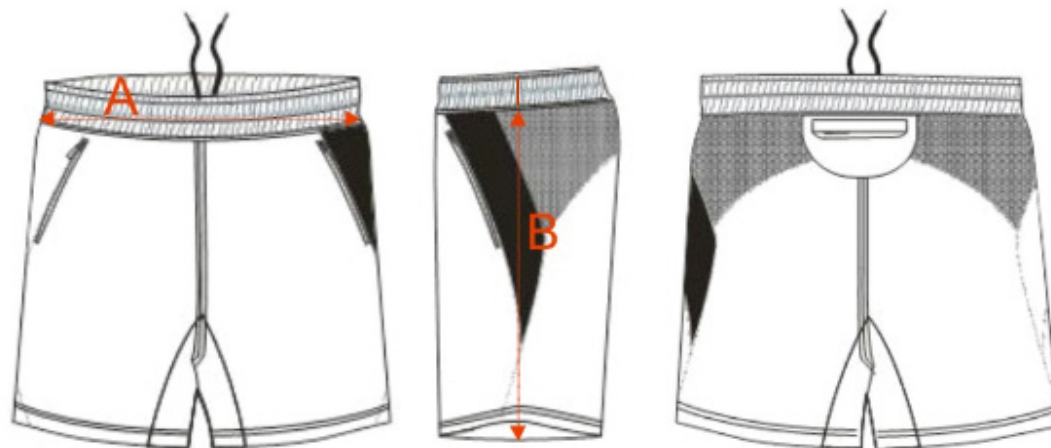

SIZE CHART

Men's Gym Shorts

**MORE THAN
JUST A UNIFORM**

REF	SIZES (cm)	2XS	XS	S	M	L	XL	2XL	3XL	4XL	5XL	6XL	7XL		
		A	28	30	32	34	36	38	40	42	44	46	48	50	52
B	Waistband 1/2 (Relaxed)	32	34	36	38	40	42	44	46	48	50	52	54	56	58
	Regular Length including waistband	39	40	41	42.5	43.5	45	46	47.5	48.5	49.5	51	52	53	54