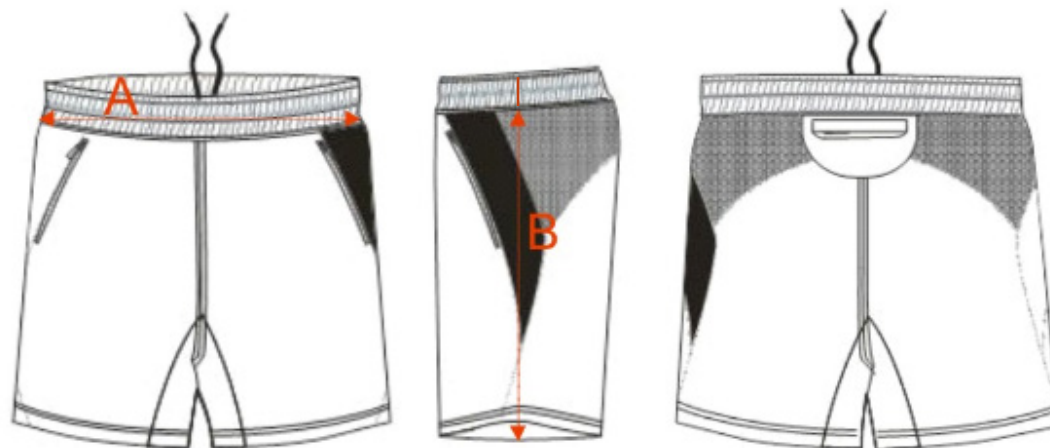

SIZE CHART

Junior Gym Short

**MORE THAN
JUST A UNIFORM**

| REF | SIZES (cm) | 4JNR | 6JNR | 8JNR | 10JNR | 12JNR | 14JNR | 16JNR |
|-----|-------------------------------------|------|------|------|-------|-------|-------|-------|
| A | Waistband 1/2 (relaxed) | 24 | 25 | 26 | 27 | 28 | 29 | 30 |
| B | Sideseam Length including waistband | 32.5 | 33.5 | 34.5 | 35.5 | 36.5 | 38 | 39 |