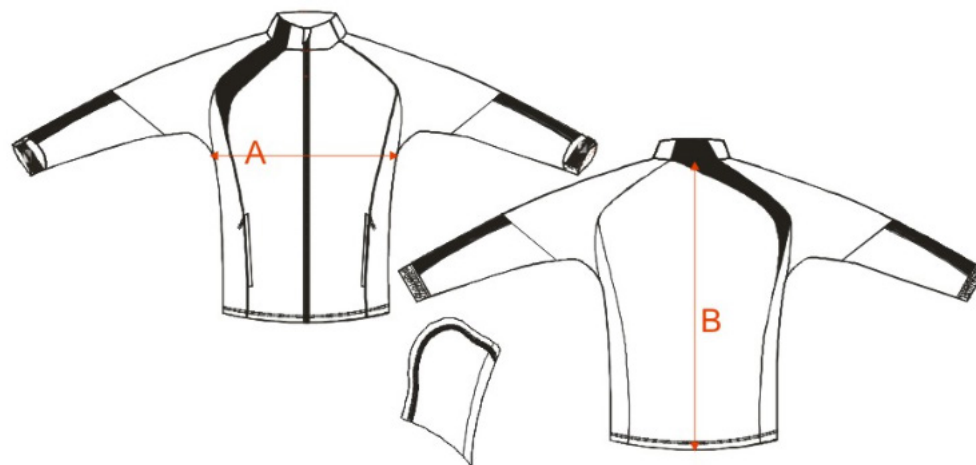

SIZE CHART

Junior Training Track Jacket (Looser Fit)

**MORE THAN
JUST A UNIFORM**

REF	SIZES (cm)	4JNR	6JNR	8JNR	10JNR	12JNR	14JNR	16JNR
A	1/2 chest width	37	40	43	46	49	52	55
B	CB Length to hem	47	51	55	59	63	67	69